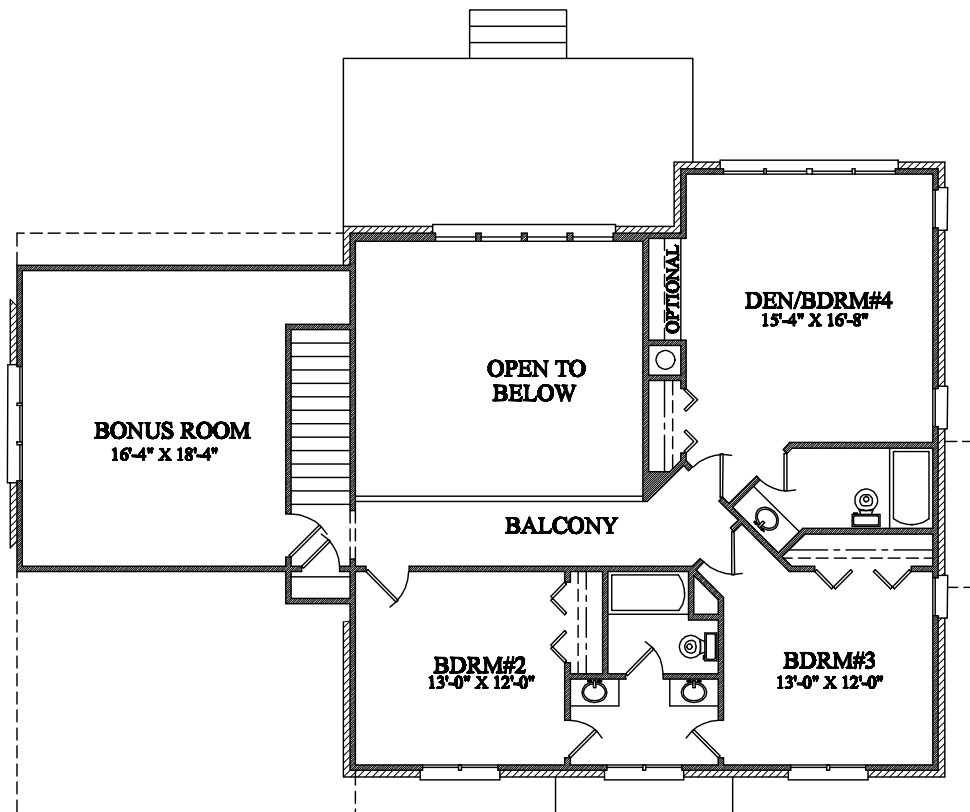

"The Augustine" at Andrews Reach

Second Floor · 1,346 sq. ft.

First Floor · 1,907 sq. ft.

"The Augustine" at Andrews Reach
3,253 sq. ft. total