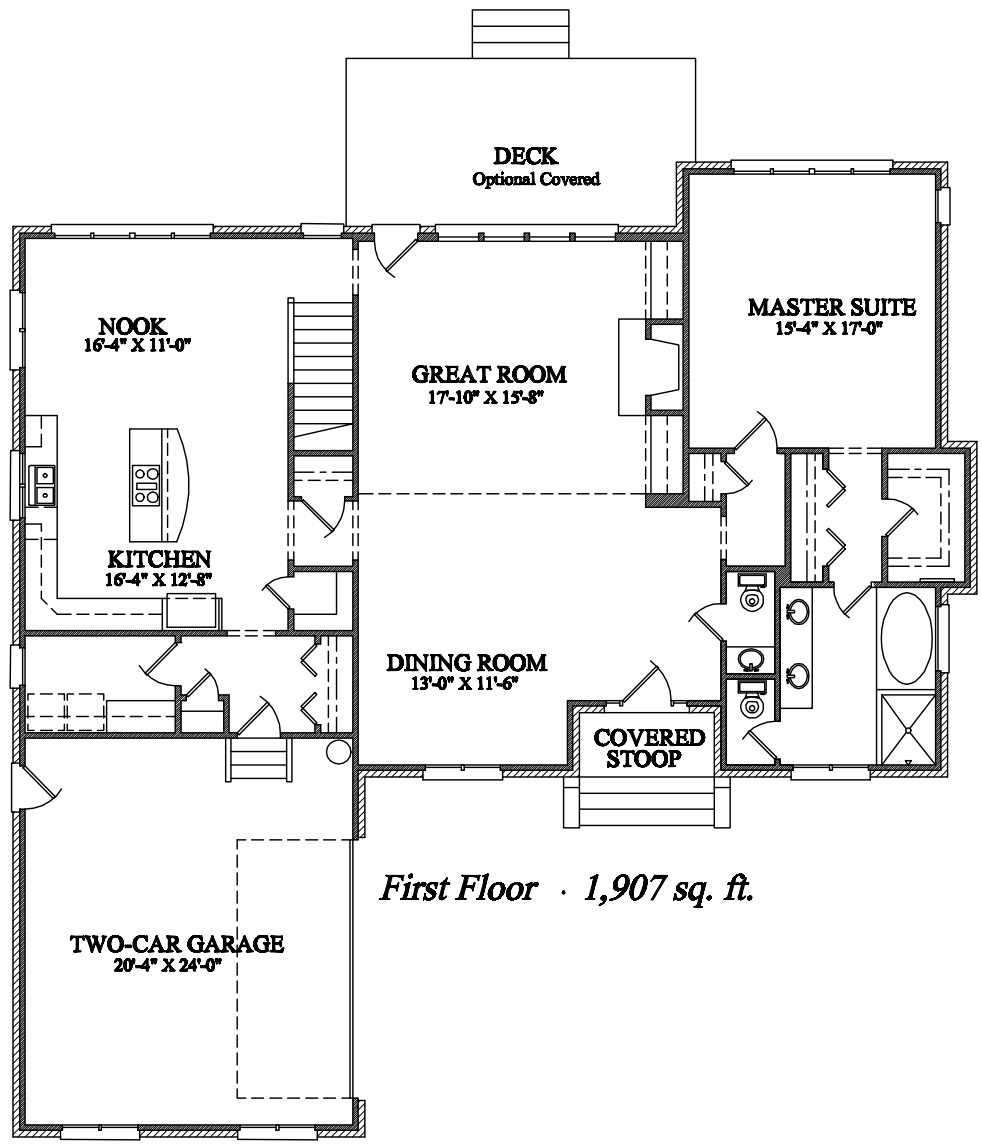

"The Augustine" at Andrews Reach

Second Floor · 1,346 sq. ft.

First Floor · 1,907 sq. ft.

"The Augustine" at Andrews Reach
3,253 sq. ft. total