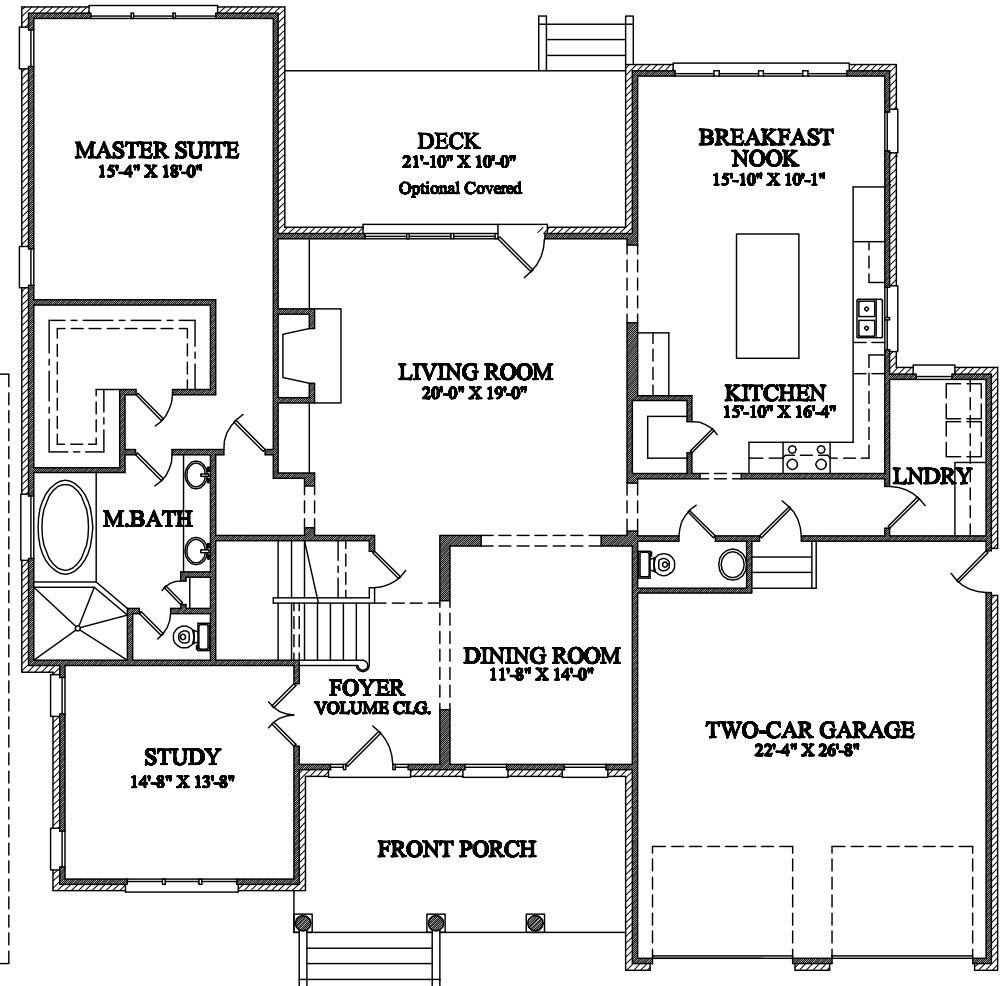

*"The Normandy-Alternate" at Andrews Reach*

**Second Floor · 1,213 sq. ft.**

**First Floor · 2,248sq. ft.**

**"The Normandy-Alternative" · 3,461 sq. ft. total**