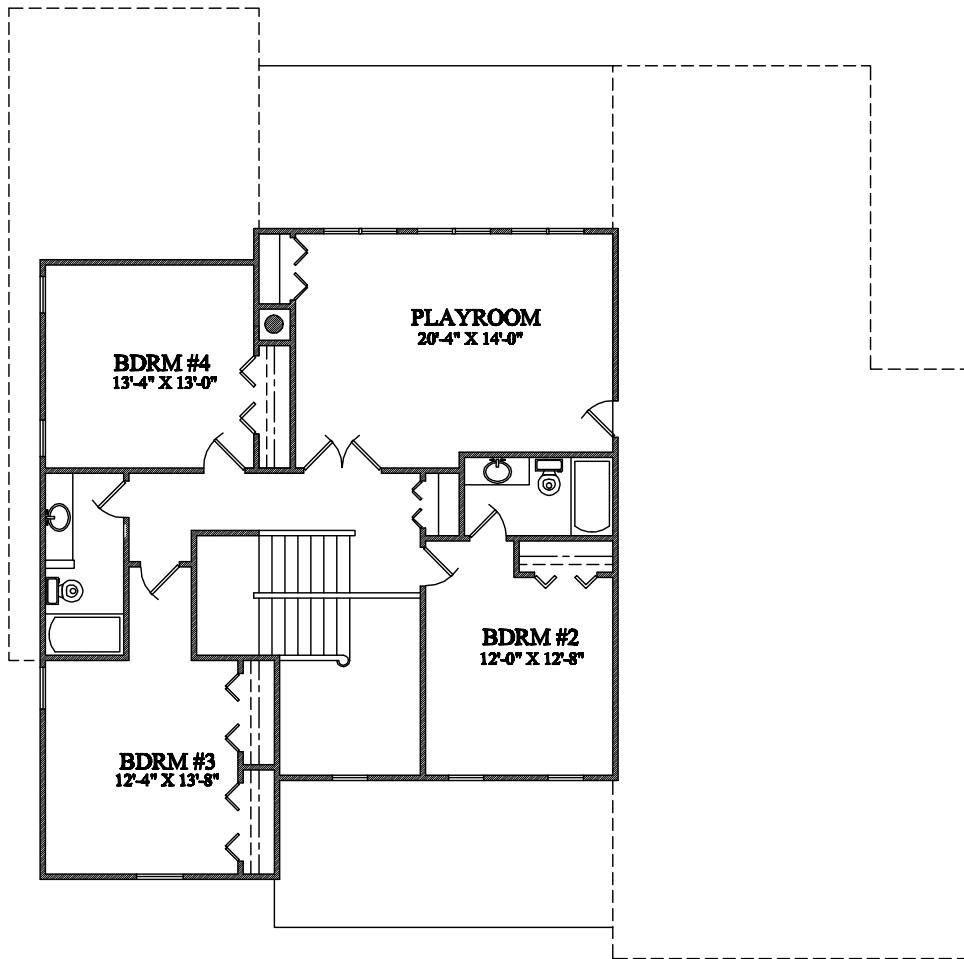

*"The Normandy-Alternate" at Andrews Reach*

**Second Floor · 1,213 sq. ft.**

**First Floor · 2,248sq. ft.**

**"The Normandy-Alternative" · 3,461 sq. ft. total**