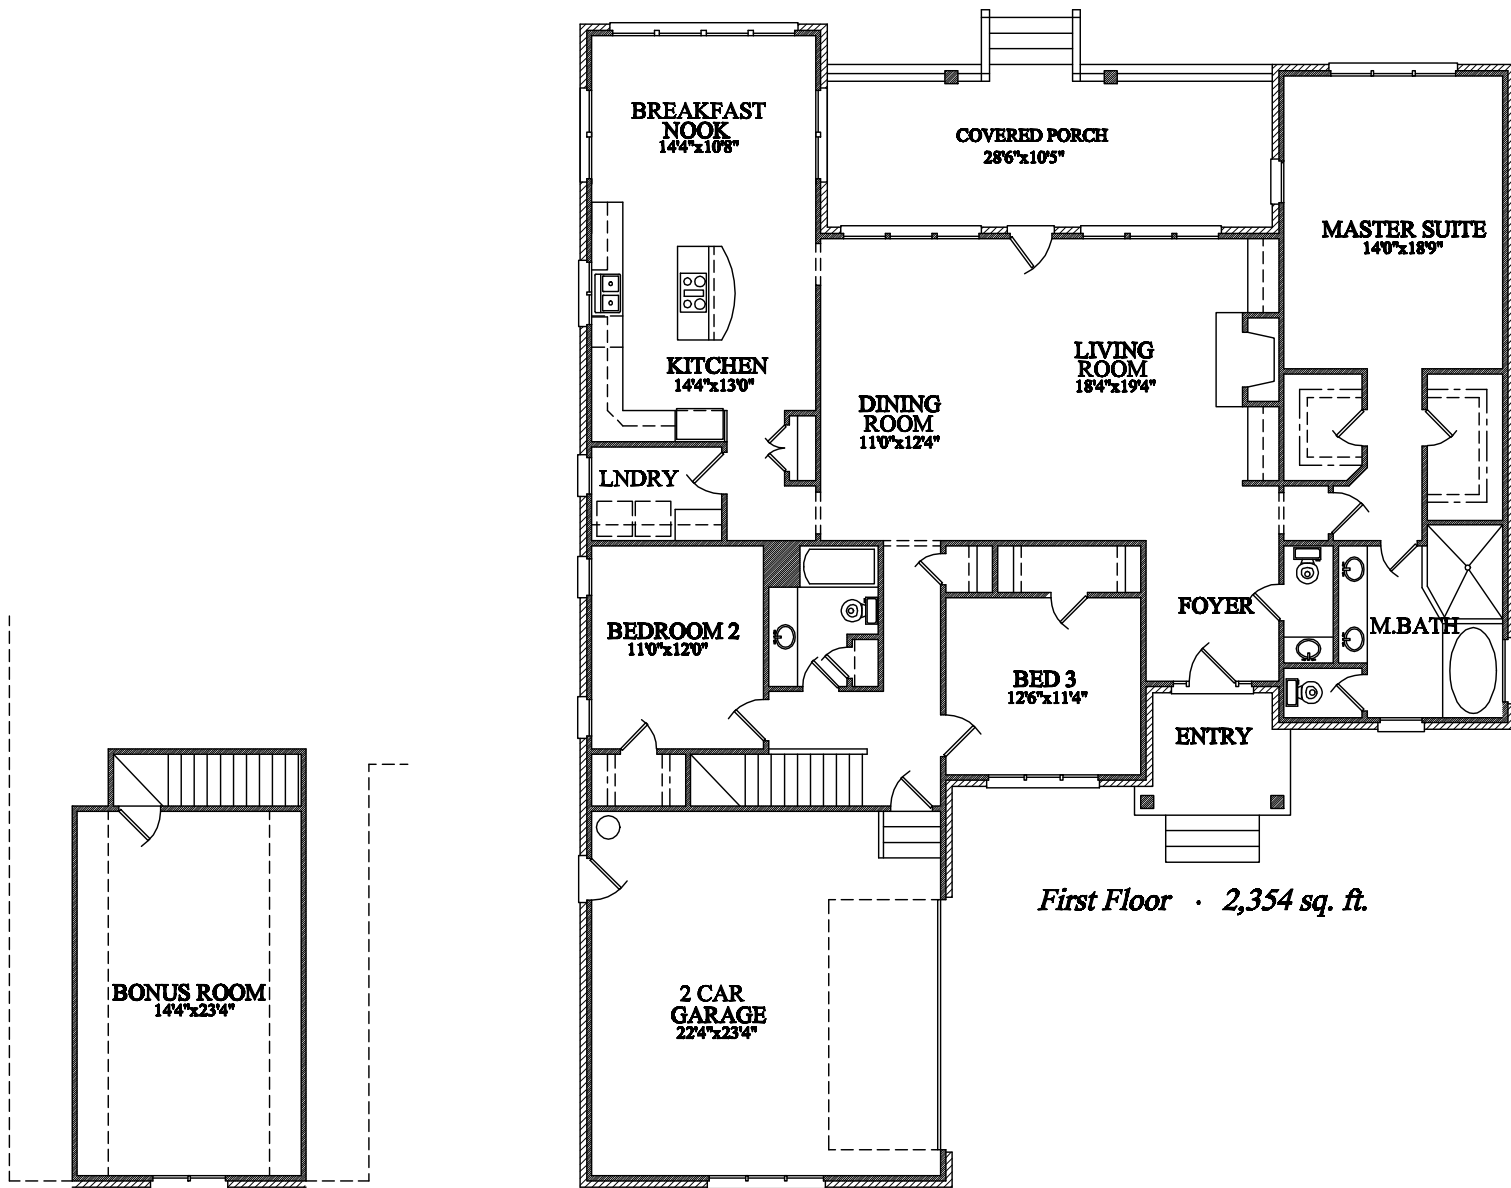

*"The Savannah" at Andrews Reach*

*First Floor · 2,354 sq. ft.*

*Bonus Room · 360 sq. ft.*

*"The Savannah" · 2,714 sq. ft. total*